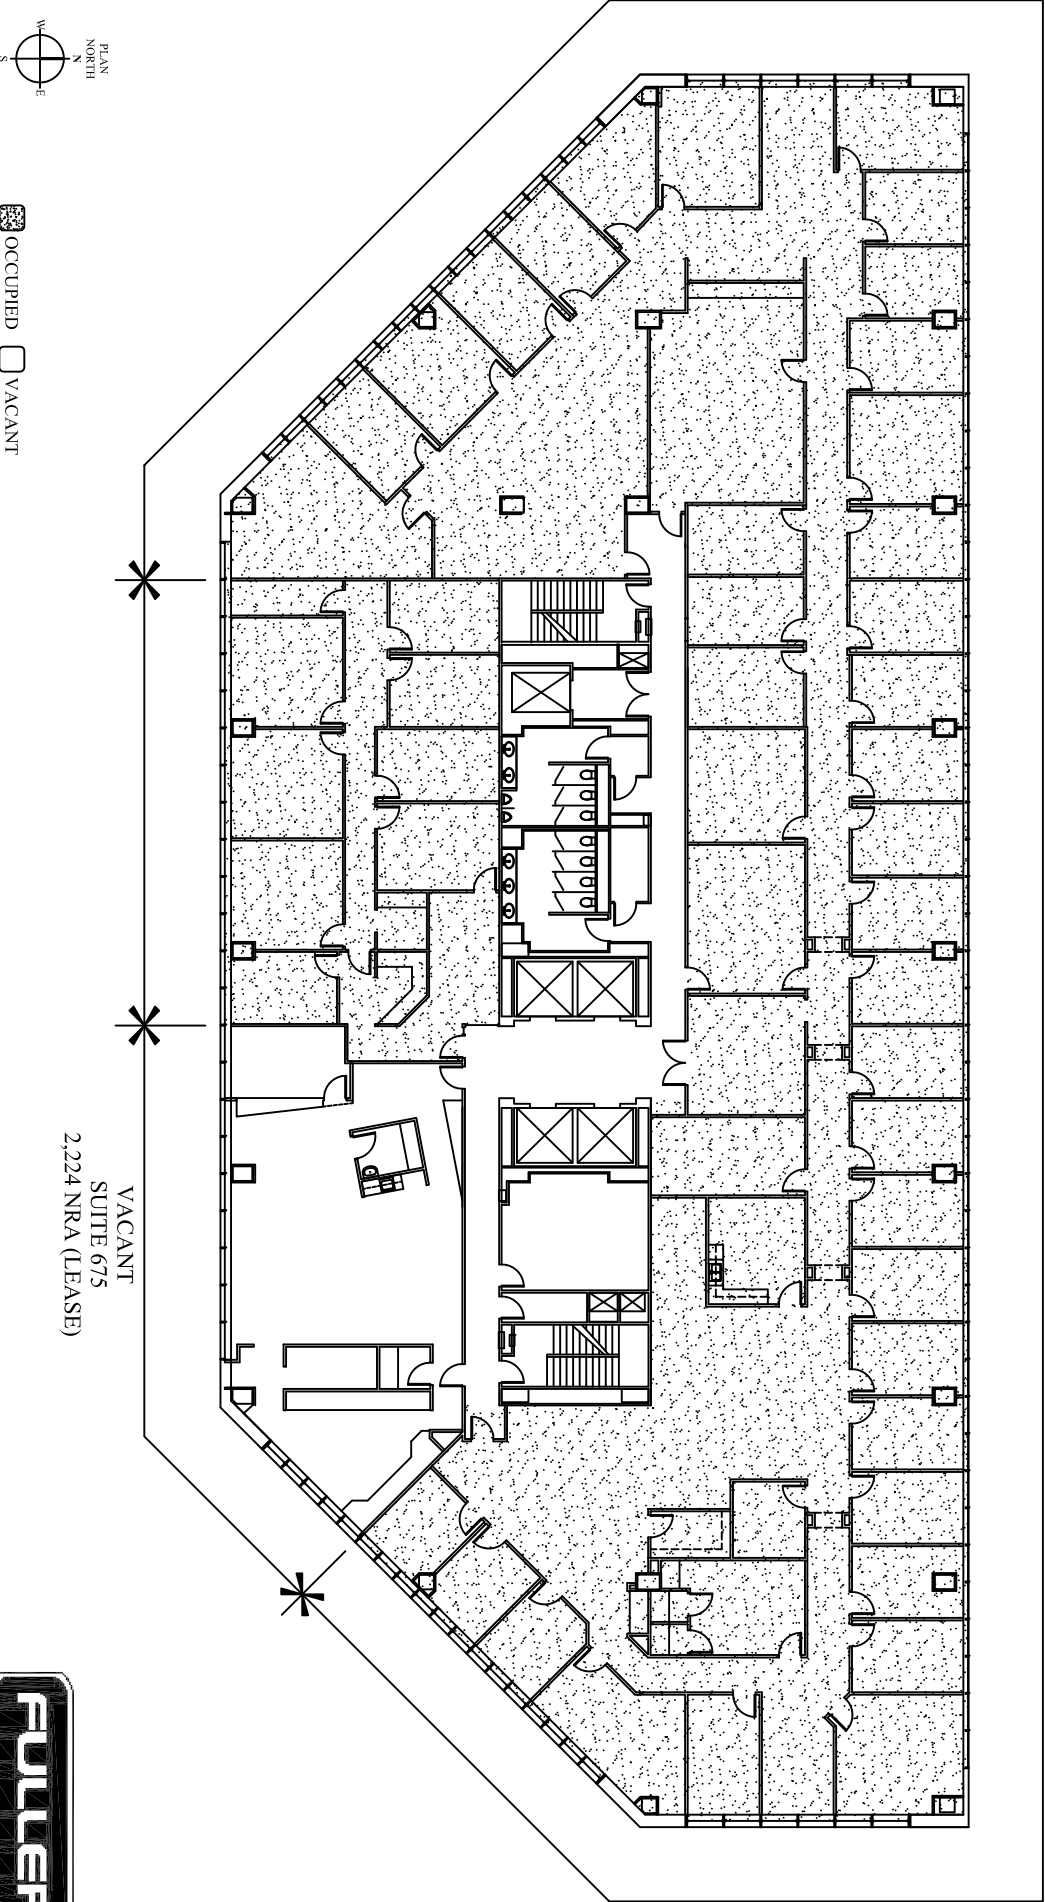

3900 ESSEX
MARKETING PLAN - FLOOR 06

PREPARED BY
COLLINS DESIGN GROUP
HOUSTON, TEXAS
713-952-4084